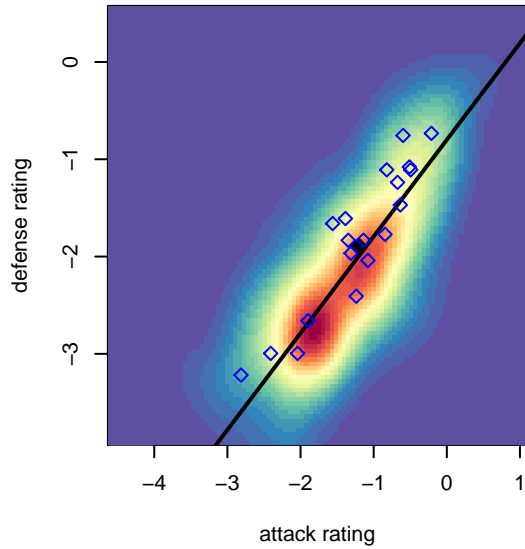

**attack and defense rating
relative to others at age
and all opponents in last 13 months**