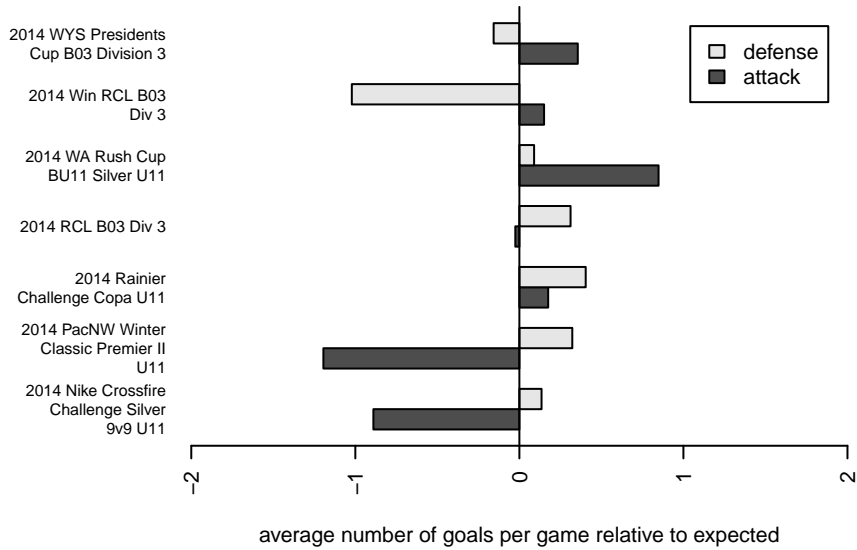

Performance relative to 13 month average