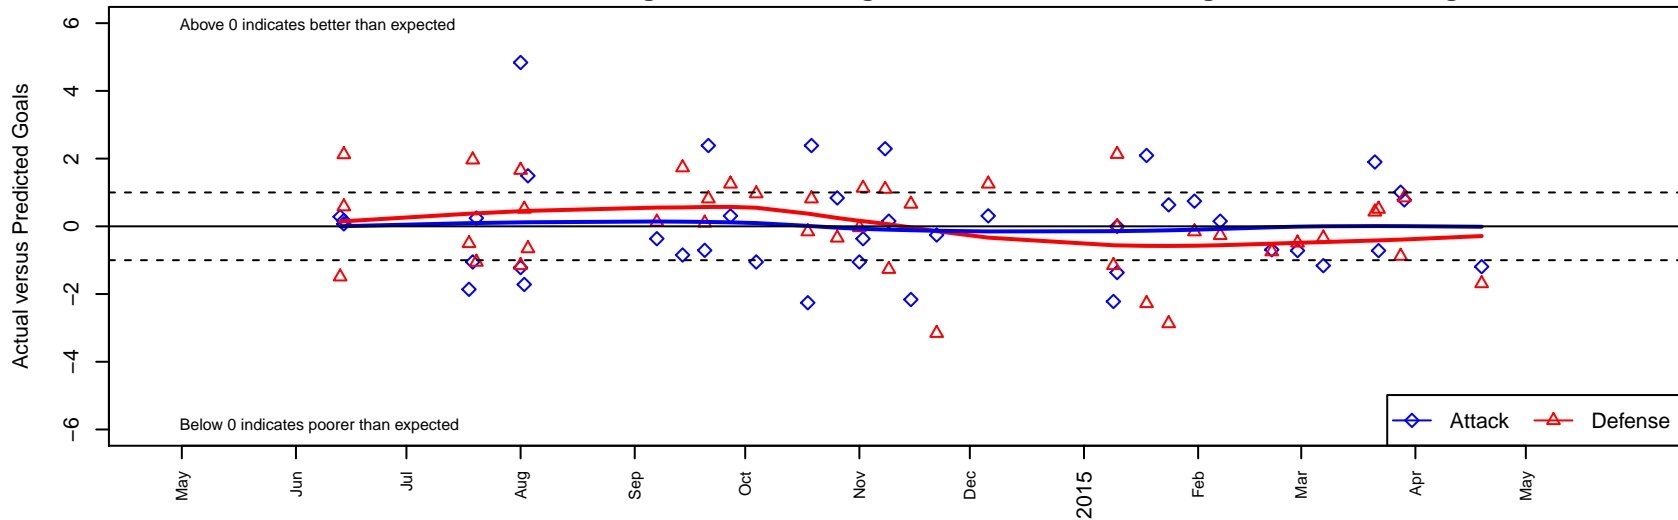

WPFC White B03

Washington Premier FC
 Tacoma, WA
 B03 total strength=357
 attack=0.3 defense=0.15
 fall league = RCL B03 Div 3
 spr league = Win RCL B03 Div 3

alt names used:
 WASHINGTON PREMIER FC WPFC 03 WHIT
 Washington Premier FC 03 White
 WASHINGTON PREMIER FC WPFC B 03 WH
 WPFC B03 White (B)
 WPFC B03 White
 WPFC B03 White (B)
 WPFC B03 White (B)

WPFC White B03
 Dots are actual minus expected GF (blue circles) and GA (red triangles).
 Blue line is smoothed change in attack strength. Red is smoothed change in defense strength.

**attack and defense variance (black dot)
relative to other teams
and top 10 in region**