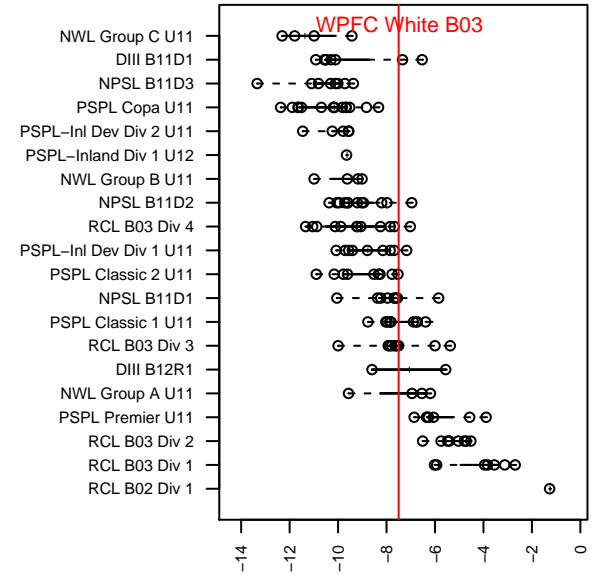

**attack and defense rating
relative to others at age
and all opponents in last 13 months**